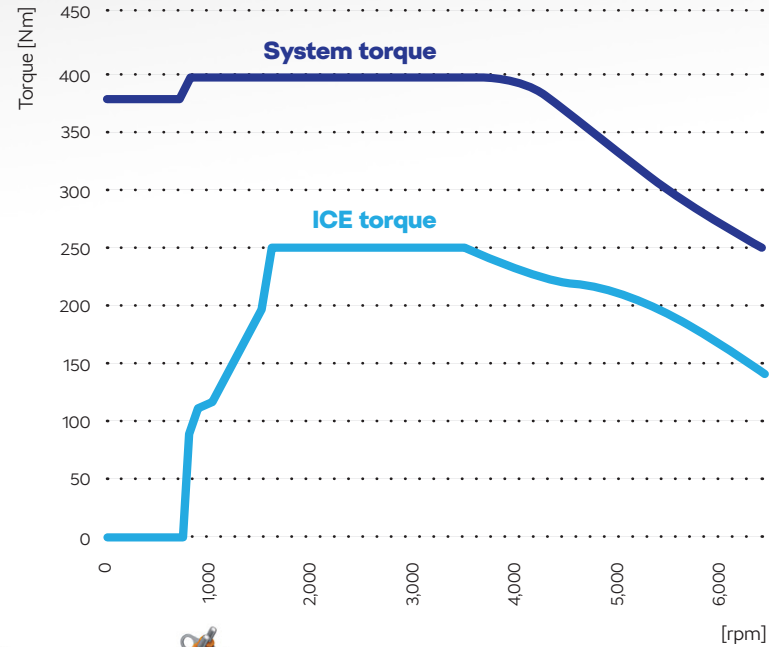

MAX. SYSTEM TORQUE: 400 Nm

MAX. ICE TORQUE: 250 Nm

MAX. SYSTEM POWER: 180 kW

MAX. ICE POWER: 110 kW