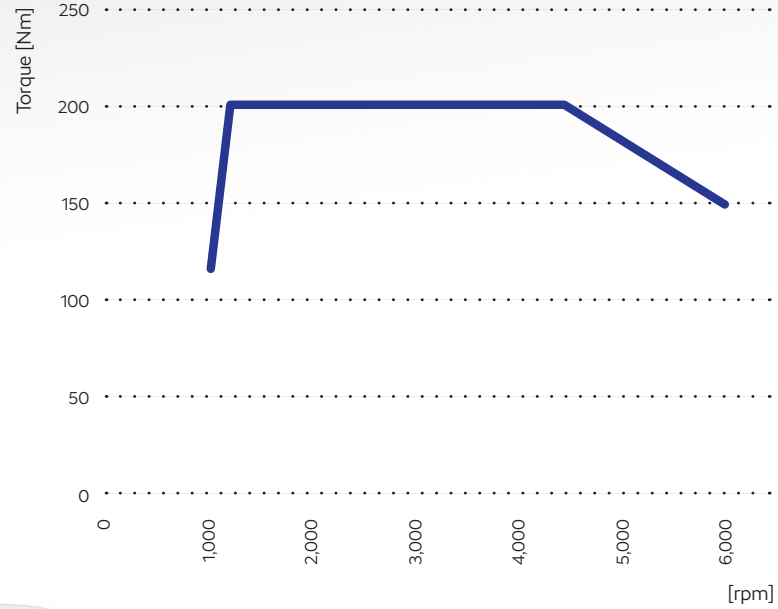

MAX. TORQUE: 200 Nm

MAX. POWER: 96 kW