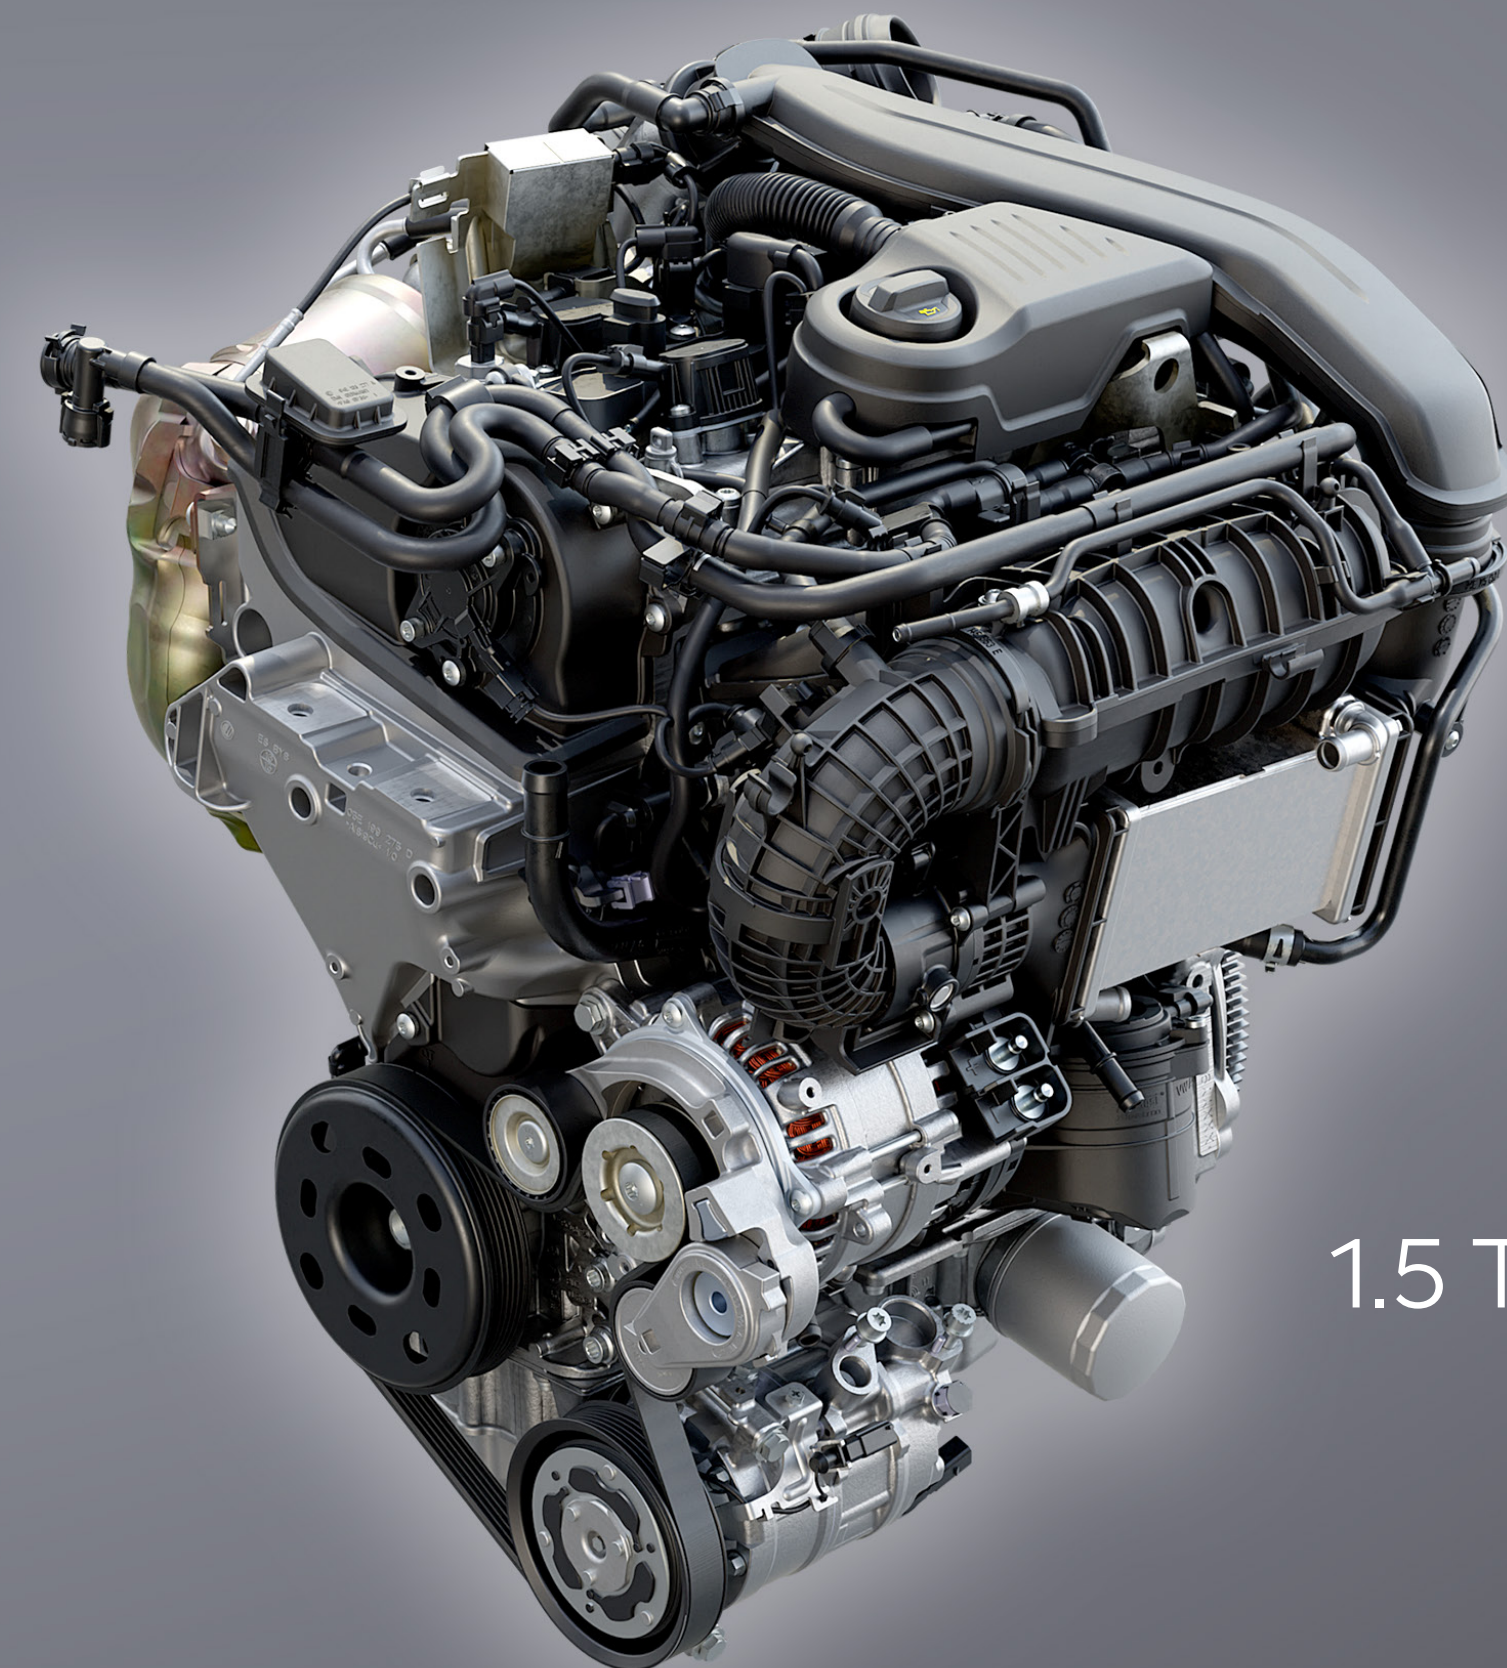

The all-new Škoda Kodiaq

Powertrains

	Drive	Max. power [kW]	Max. torque [Nm]
Plug-in hybrid			
1.5 TSI PHEV	4x2	150	350
Petrol engines			
1.5 TSI mHEV	4x2	110	250
2.0 TSI	4x4	150	320
Diesel engines			
2.0 TDI	4x2	110	360
2.0 TDI	4x4	142	400

DSG automatic transmission as standard for all powertrains

1.5 TSI